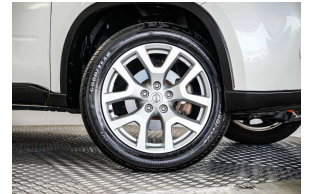

2012 Nissan X-Trail 4WD Hyper Rail Edition /

VEHICLE INFORMATION

Cash Price

Includes GST

$13,780

+ on-road-costs

Body
5 door, 4WD

Odometer
94,624 km

Engine
2000 cc

Fuel Type
Petrol

Transmission
Automatic

Fuel Saver Rating
1.5 out of 6 stars

VIN
-

Reg No.

-

Ext Colour
White

History

-

Seats
5 seats

Interior

-

Audio

-

Stock ID
58431

Finance this vehicle
from only

$89.80

per week*