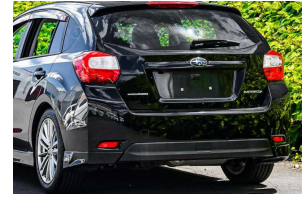

2012 Subaru Impreza Sport 4WD 2.0i-s

30+ Years Helping Kiwis into Quality Cars
Trade-Ins Welcome - Finance Specialists

VEHICLE INFORMATION

Cash Price

Includes GST

\$12,780

+ on-road-costs

Body

5 door, Hatchback

Reg No.

-

Odometer

81,570 km

Ext Colour

Black

Engine