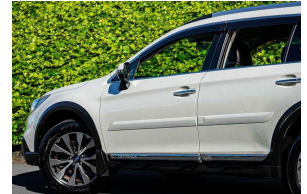

2015 Subaru Outback Limited 4WD Eyesight /

30+ Years Helping Kiwis into Quality Cars
Trade-Ins Welcome - Finance Specialists

VEHICLE INFORMATION

Cash Price

Includes GST

\$23,380

+ on-road-costs

Body
5 door, Station Wagon