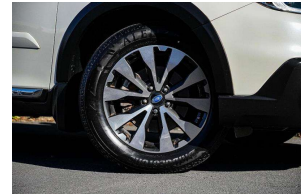

2015 Subaru Outback Limited 4WD Eyesight /

30+ Years Helping Kiwis into Quality Cars
Trade-Ins Welcome - Finance Specialists

VEHICLE INFORMATION

Cash Price

Includes GST

\$23,380

+ on-road-costs

Body
5 door, Station Wagon

Seats
5 seats

Transmission
Automatic

Interior

-

Fuel Saver Rating

Audio

-

VIN