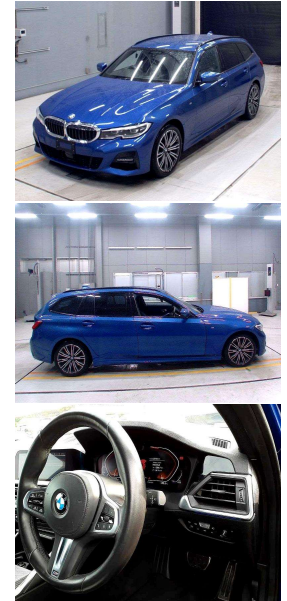

# 2021 Bmw 320i M Sport Touring New Shape /

30+ Years Helping Kiwis into Quality Cars  
Trade-Ins Welcome - Finance Specialists