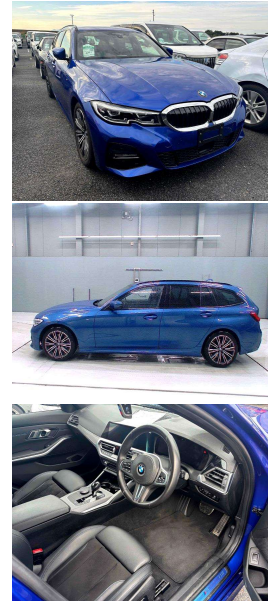

# 2021 Bmw 320i M Sport Touring New Shape /

30+ Years Helping Kiwis into Quality Cars  
Trade-Ins Welcome - Finance Specialists

### Cash Price

Includes GST