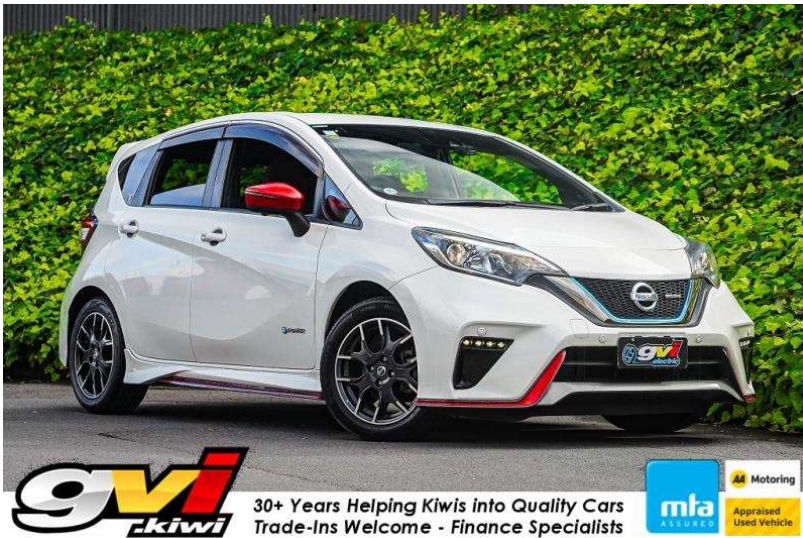

# 2017 Nissan Note e-Power NISMO 360 Cam /

30+ Years Helping Kiwis into Quality Cars  
Trade-Ins Welcome - Finance Specialists

### Cash Price

Includes GST

**\$17,160**

+ on-road-costs

Body  
5 door, Hatchback

Reg No.

-

Odometer  
111,933 km

Ext Colour  
White

Engine  
1200 cc

History

-

Fuel Type  
Electric

Seats  
5 seats

Transmission  
Automatic

Interior