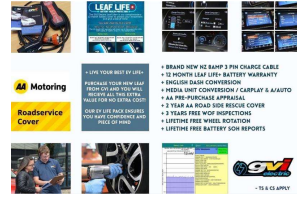

2019 Nissan Leaf Nismo 40G 89% SOH / Pro

30+ Years Helping Kiwis into Quality Cars
Trade-Ins Welcome - Finance Specialists

VEHICLE INFORMATION

Cash Price

Includes GST

\$23,560

+ on-road-costs

Body
5 door, Hatchback

Fuel Type
Electric

Seats
5 seats

Transmission
Automatic

Interior

-

Fuel Saver Rating

-

Audio